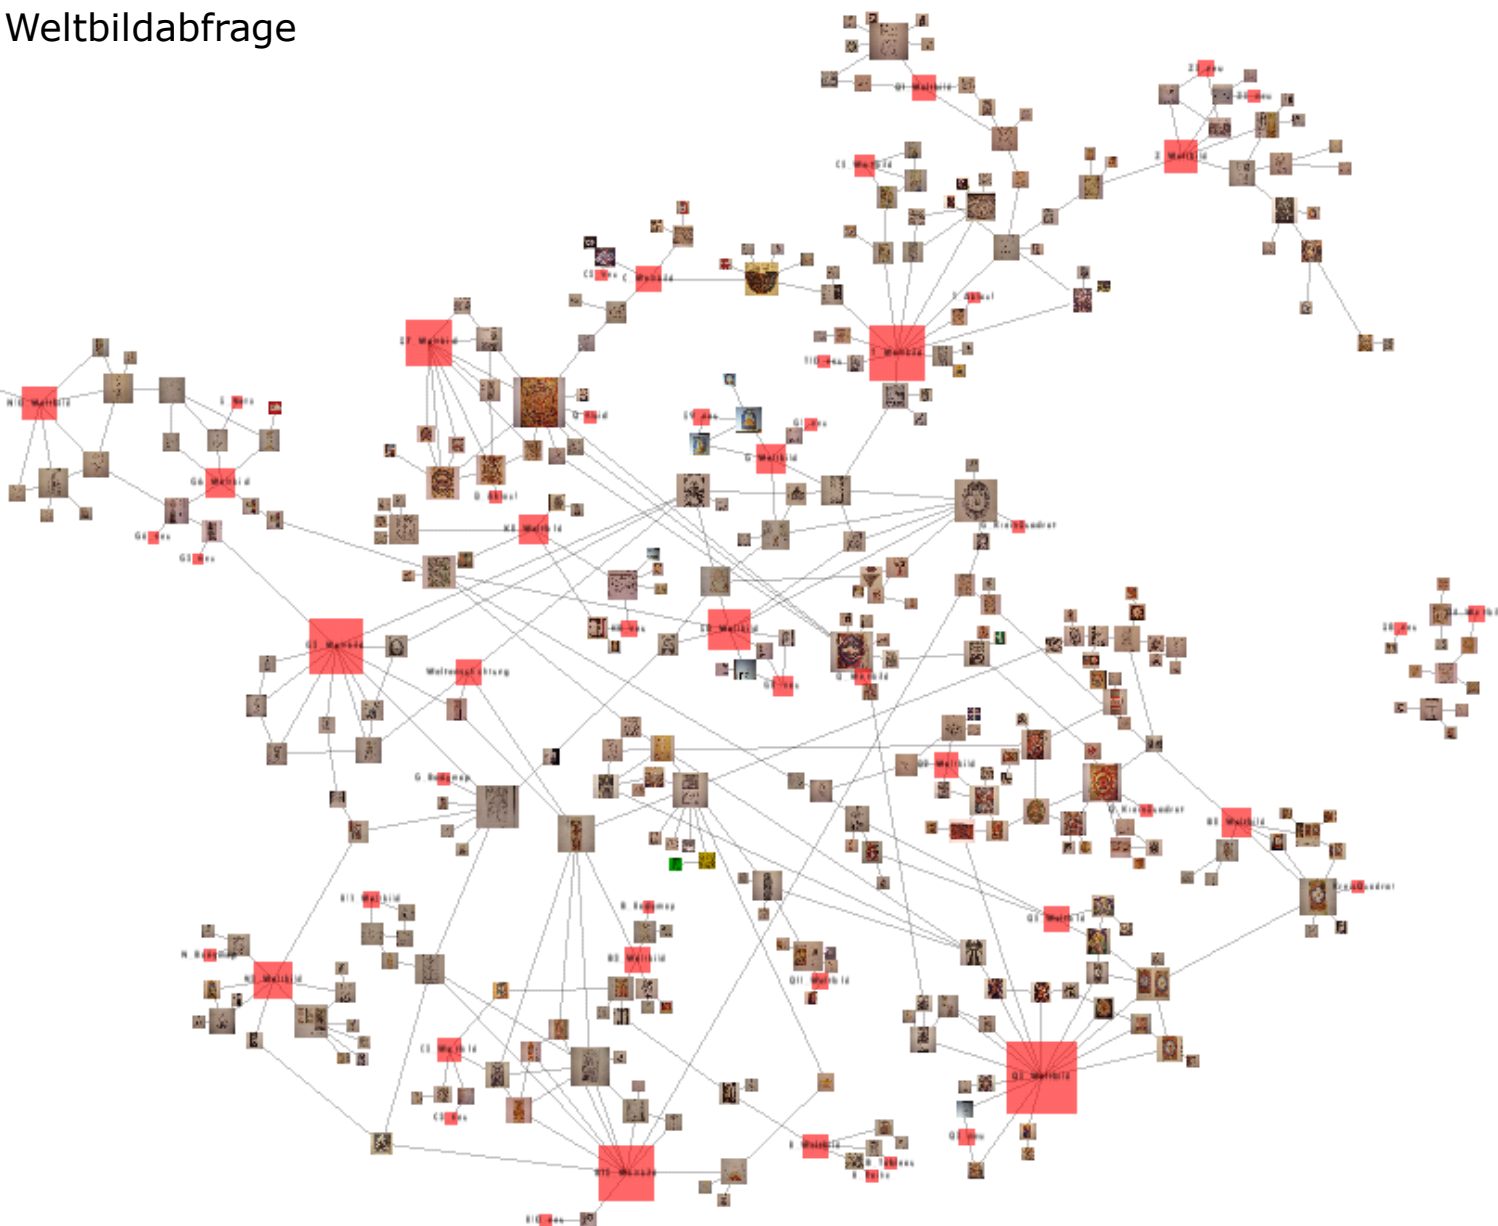

# Weltbildabfrage

display

- focus [ct]
- font 2d/3d
- edges [tab]
- tags [#]
- fog [ins]
- show img [F7]
- freeze [space]

layout

- to 3d
- compress [^]
- inflate [F5]
- speed up
- distance -/+

edit

- lock node
- add edge/node
- tag selected
- save current

search

- search selected
- search name
- search substring
- search and add
- last search
- depth -/+
- expand graph d1
- expand sel. d1/2
- remove selected
- remove last step

# Weltbildabfrage

### search

- search selected
- search name
- search substring
- search and add
- last search
- depth +/-
- expand graph d1
- expand sel. d1/2
- remove selected
- remove last step

- display
  - focus [ct]
  - font 2d/3d
  - edges [tab]
  - tags [#]
  - fog [ins]
  - show img [F7]
  - freeze [space]
- layout
  - to\_3d
  - compress [^]
  - inflate [F5]
  - speed up
  - distance -/+
- edit
  - lock node
  - add edge/node
  - tag selected
  - save current
- search
  - search selected
  - search name
  - search substring
  - search and add
  - last search
  - depth -/+
  - expand graph d1
  - expand sel. d1/2
  - remove selected
  - remove last step