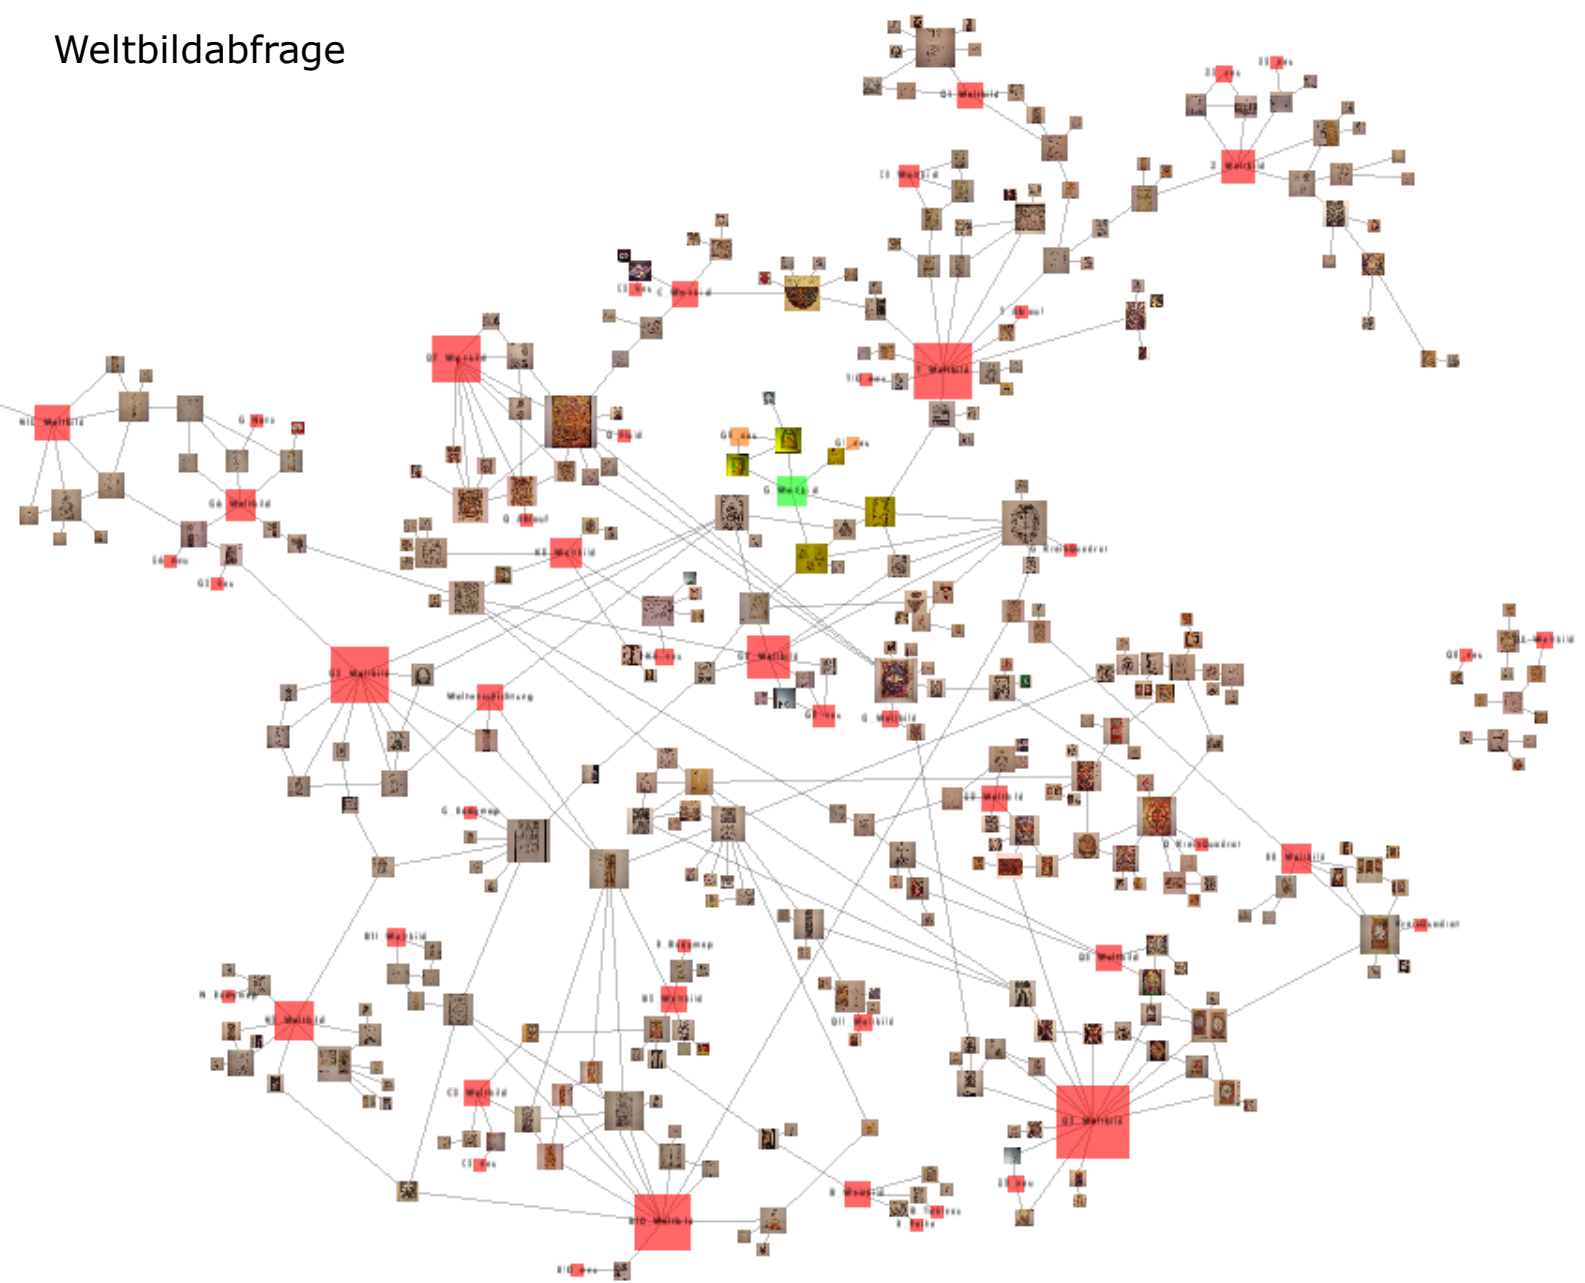

### layout

- to\_3d
- compress [^]
- inflate [F5]
- speed up
- distance +/-

### edit

- lock node
- add edge/node
- tag selected
- save current

### search

- search selected
- search name
- search substring
- search and add
- last search
- depth +/-
- expand graph d1
- expand sel. d1/2
- remove selected
- remove last step

- display
  - focus [ct]
  - font 2d/3d
  - edges [tab]
  - tags [#]
  - fog [ins]
  - show img [F7]
  - freeze [space]
- layout
  - to\_3d
  - compress [^]
  - inflate [F5]
  - speed up
  - distance -/+
- edit
  - lock node
  - add edge/node
  - tag selected
  - save current
- search
  - search selected
  - search name
  - search substring
  - search and add
  - last search
  - depth -/+
  - expand graph d1
  - expand sel. d1/2
  - remove selected
  - remove last step

# Weltbildabfrage